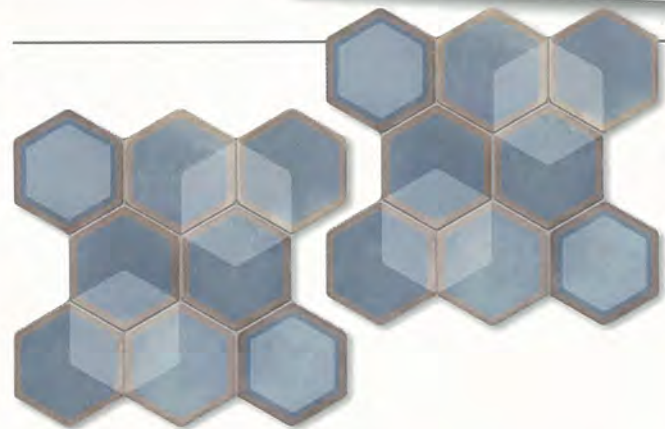

Magna Ceramica Hexa Collection

From Hafary, www.hafary.com.sg

Bring a fresh and unique look to your space with mosaic-looking tile modules in a hexagon configuration. Magna's Hexa modules are made of eight hexagons arranged in three rows, subdivided by the false joints into cells. Every chromatic variation embraces two or three designs for maximum visual impact.

Milnerton by Lamitak

From lamitak, www.lamitak.com, www.facebook.com/lamitak.studio

For that rustic, vintage or craft look, Lamitak's Milnerton laminate is the ideal surface. Its weathered timber effect, with deep grooves and multiple brush strokes evokes a cosy, timeworn aesthetic. Inspired by Burano Island's row houses near Venice, Milnerton is one of the many textured designs from Lamitak, perfectly scaled for small spaces.

A large white geometric outline is centered on the page. It is a complex shape with five vertices, resembling a stylized house or a diamond with a vertical line through its center. The background is a dark, textured wood grain.